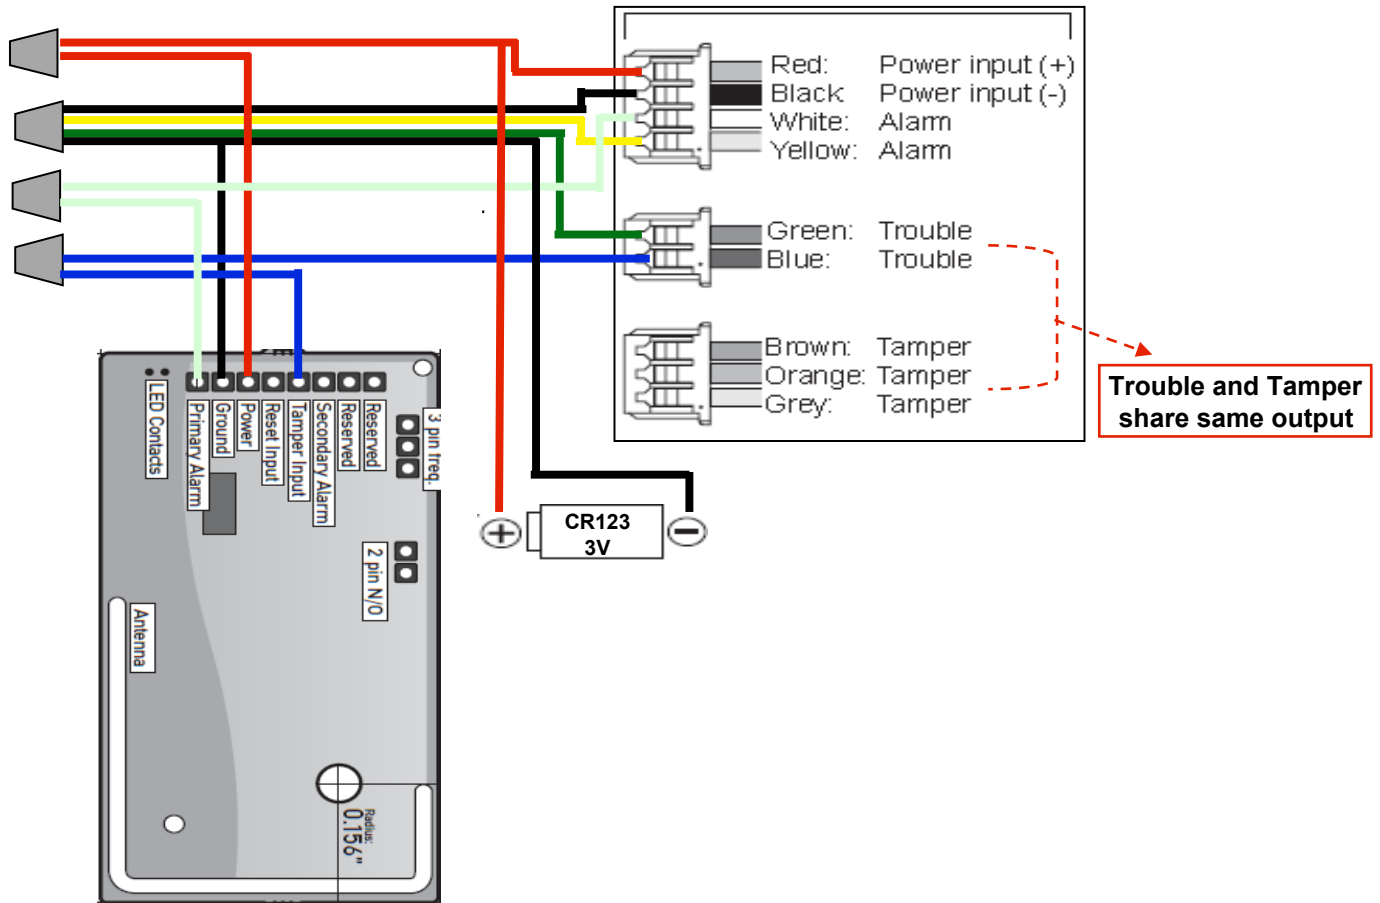

FTN-R/RAM

- Complete battery operation
- Digital Anti-masking (RAM only)
- 5m/2m narrow range
- 190° horizontal flexibility
- Perfect pet immunity
- Super Multi Dimension Analysis Logic
- Double conductive shielding
- Intelligent AND logic

OPTEX

FTN-R/RAMi

Wiring Guide

Harness Wiring	EN1941
WHITE	Primary Alarm - N/C Detector Alarm
BLACK	NEGATIVE/ALL COMMONS/SHARED
RED	POSITIVE POWER/SHARED
BROWN	RESET INPUT/NOT USED
BLUE	TAMPER INPUT/Detector Tamper
GREEN	SECONDARY ALARM - NOT USED