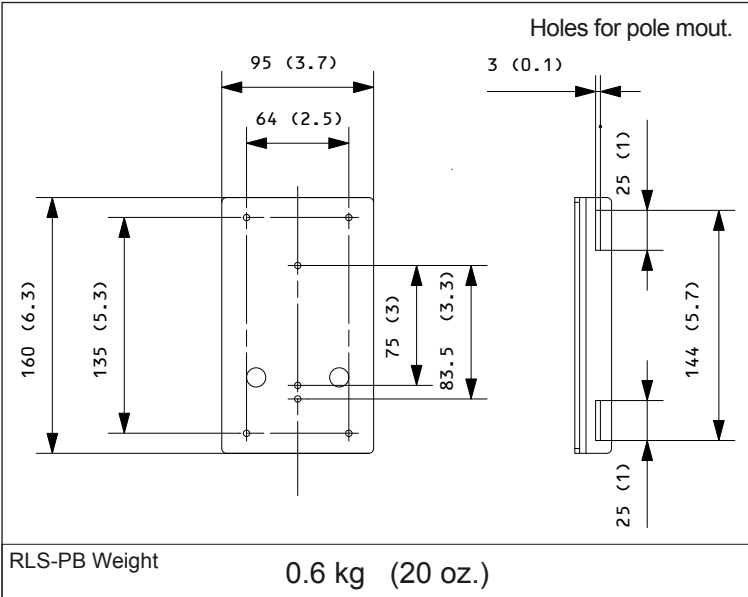

RLS-PB

Installing to RLS-3060

①		x 1	Stainless	②		x 2	Stainless
				③		x 4	Stainless

Dimensions

Unit : mm(inch)

Pole
Max. ϕ 260 (ϕ 10.2)

How to fix pole mount ring.