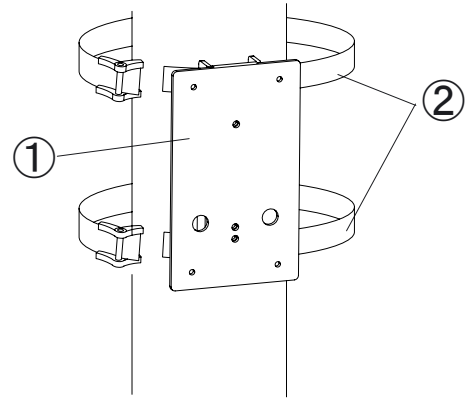

RLS-PB

Installing to RLS-3060

①		x 1	Stainless	②		x 2	Stainless
				③		x 4	Stainless

Dimensions

Unit : mm(inch)

Pole
Max. ϕ 260 (ϕ 10.2)

How to fix pole mount ring.